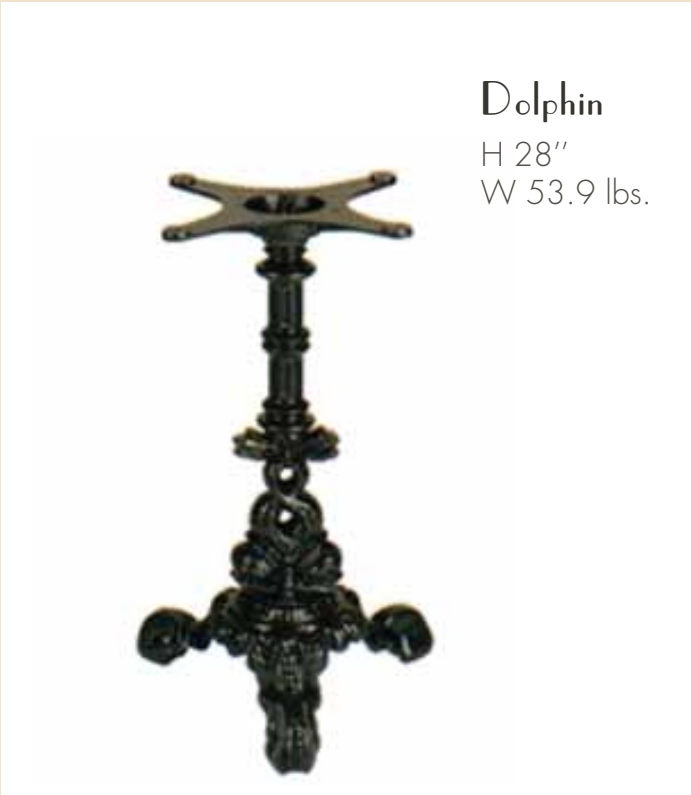

Dolphin
H 28"
W 53.9 lbs.